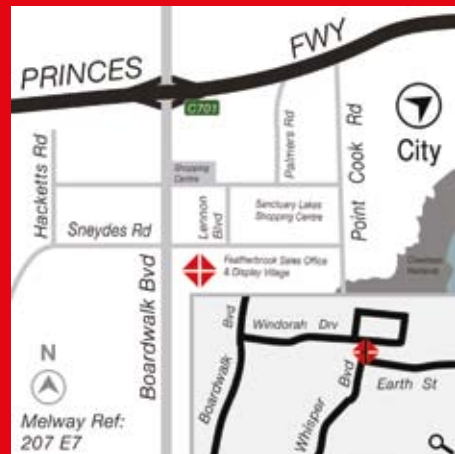

Visit a display centre near you!

HEAD OFFICE

Bentley Homes (Aust) Pty Ltd
Level 1, 21/1 Danaher Drive
SOUTH MORANG Victoria 3752
Phone: 03 9407 5000
Facsimile: 03 9436 4599

POINT COOK

Whisper Blvd, Featherbrook Estate
POINT COOK, Victoria 3030
Phone: 03 9394 7158
Facsimile: 03 9394 7178