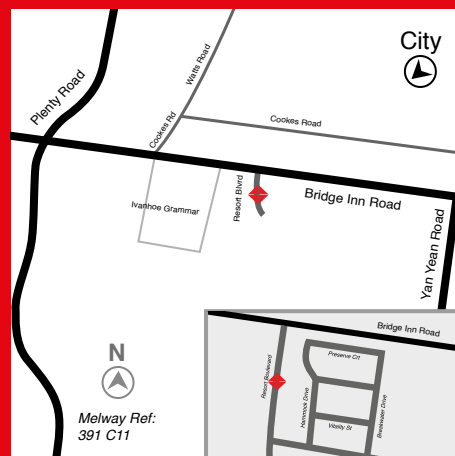

Visit a display centre near you!

HEAD OFFICE

Bentley Homes (Aust) Pty Ltd
Level 1, 21/1 Danaher Drive
SOUTH MORANG Victoria 3752
Phone: 03 9407 5000
Facsimile: 03 9436 4599

POINT COOK

Whisper Blvd, Featherbrook Estate
POINT COOK, Victoria 3030
Phone: 03 9394 7158
Facsimile: 03 9394 7178

DOREEN

Coulthard Cres, Laurimar Estate
DOREEN, Victoria 3754
Phone: 03 9717 2392
Facsimile: 03 9717 2793

DOREEN

Resort Boulevard, Plenty River Estate
DOREEN, Victoria 3754
Phone: 03 9717 0910
Facsimile: 03 9717 0912